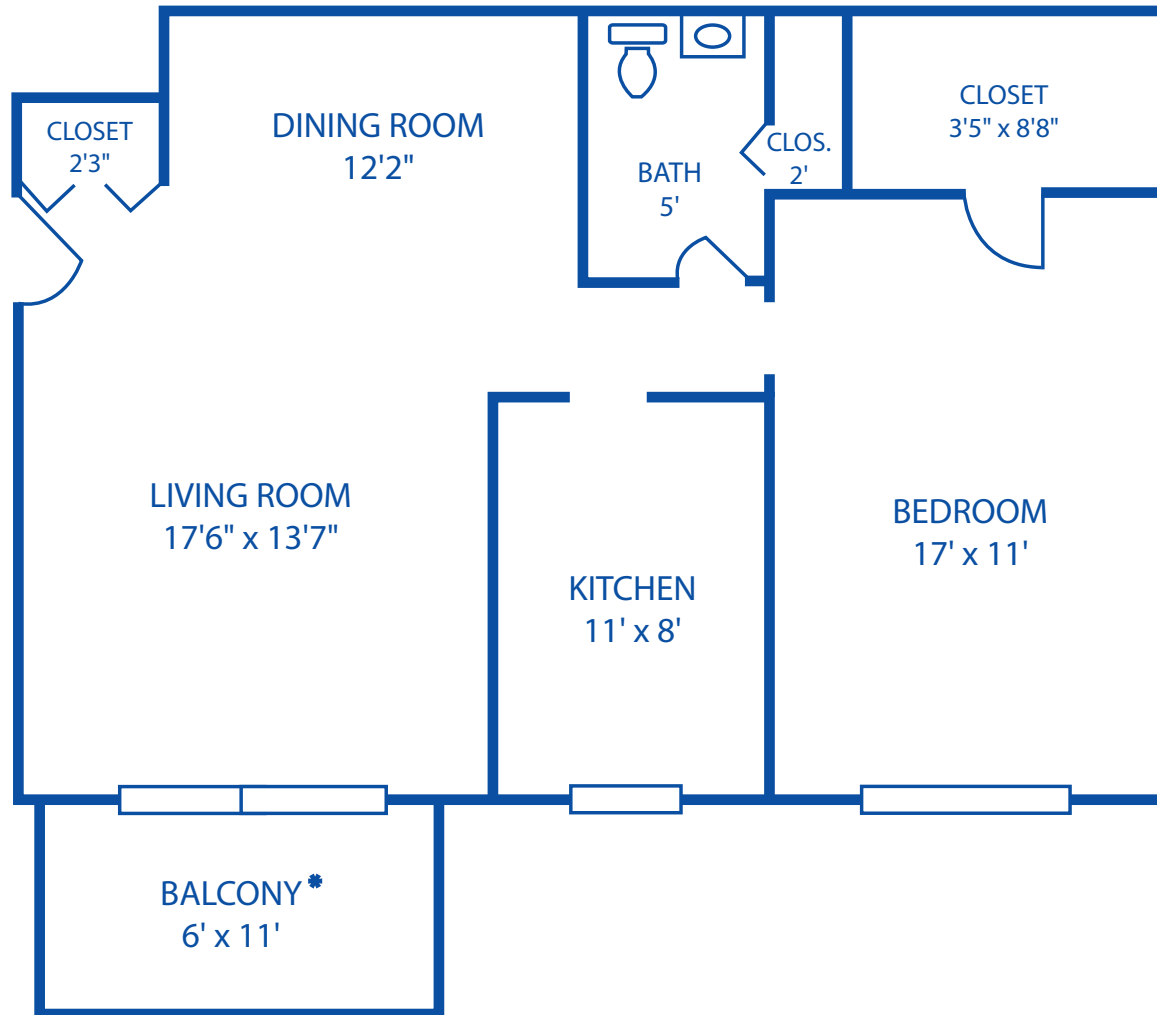

One Bedroom  
690 sq. ft.

\*in select homes

*Meravia Park*  
APARTMENTS

410-488-1579